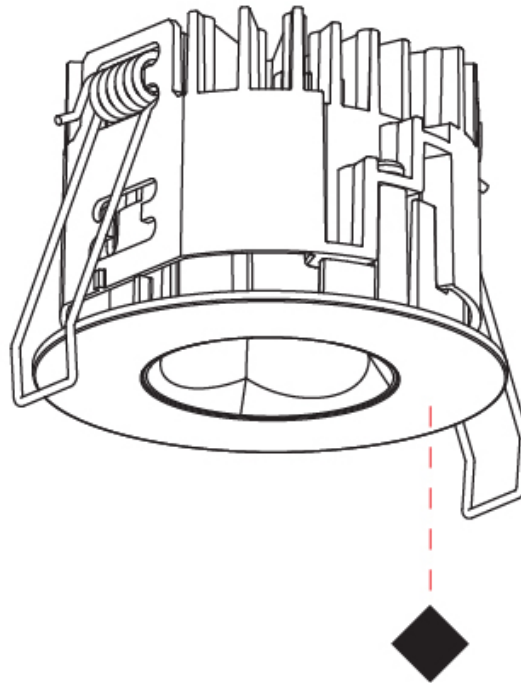

OIKO PRO ROUND RECESSED

A35868-

PROJECT

TYPE

SPECIFIER

QUANTITY

DATE

A