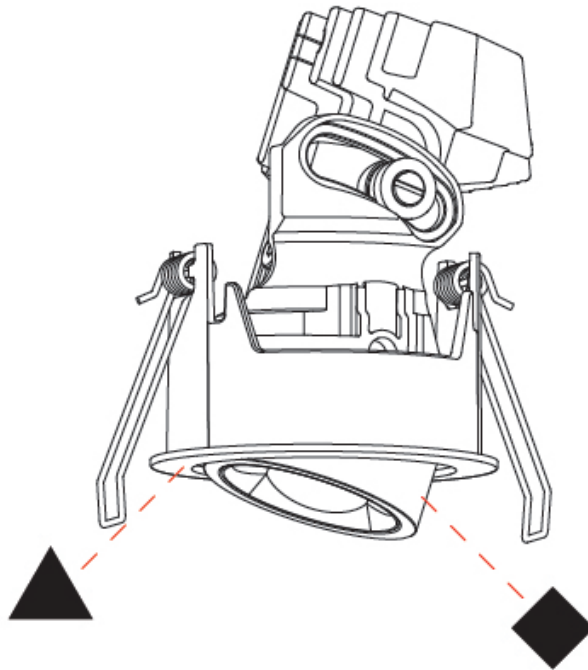

OIKO PRO ADJUSTABLE RECESSED

A35843-

PROJECT _____

TYPE _____

SPECIFIER _____

QUANTITY _____

DATE _____